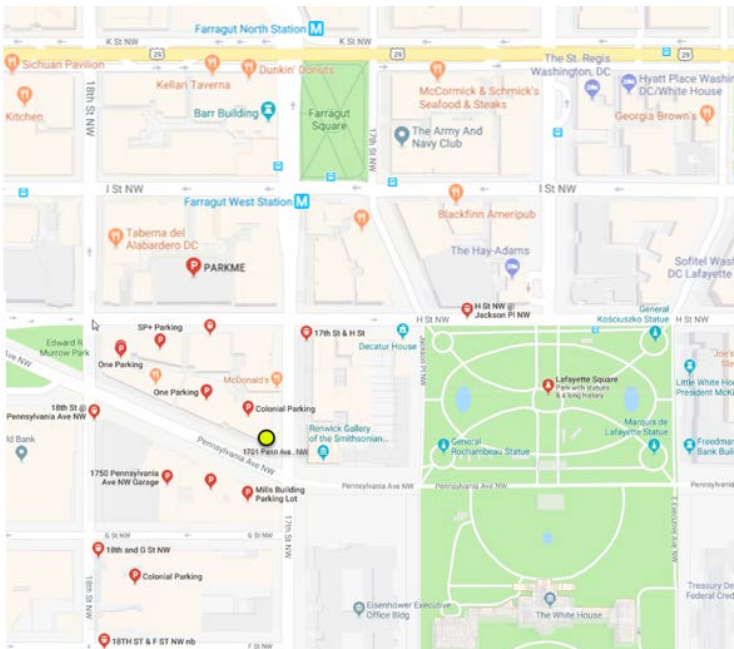

Science and Technology Policy Institute
1701 Pennsylvania Avenue, NW, Suite 500
Washington, DC 20006-5803

stpi.ida.org

The STPI office is on the corner of 17th Street NW and Pennsylvania Avenue in northwest Washington, D.C., just across from the White House Campus.

Walking from nearby Metro stations

- Farragut West (Blue, Orange and Silver Lines): Exit the station at 17th Street NW, walk south on 17th Street two blocks. The building is on the right at 1701 Pennsylvania Avenue.
- Farragut North (Red Line): Exit the station at K Street NW. Cross K Street and continue down 17th Street for three blocks to Pennsylvania Avenue. The building is on the right at 1701 Pennsylvania Avenue.

Driving from Reagan National Airport or I-395

- Take either George Washington Memorial Parkway north or I-395 north toward Washington, D.C.
- After crossing over the river on the I-395/14th Street Bridge, take the 12th Street/L'Enfant Plaza exit toward 12th Street NW.
- **Turn left on Madison Dr. NW to turn** left on Constitution Avenue.
- Turn right on 17th Street NW, then drive up 17th Street for five blocks.
- Building is at corner of 17th Street NW and Pennsylvania Avenue.

Driving from Dulles International Airport

- Take Dulles Access Road (VA 267) toward Washington, D.C. (about 14 miles).
- Continue on VA 267 east and then take I-66 east.
- Stay on I-66 until it crosses the river and becomes E Street Expressway (bear left), and then E Street (bear right) when the expressway ends.
- Turn left on 18th Street and go about five blocks to H Street. Turn right on H Street, then right onto 17th Street. Building is on the right, at corner of 17th Street and Pennsylvania Avenue.